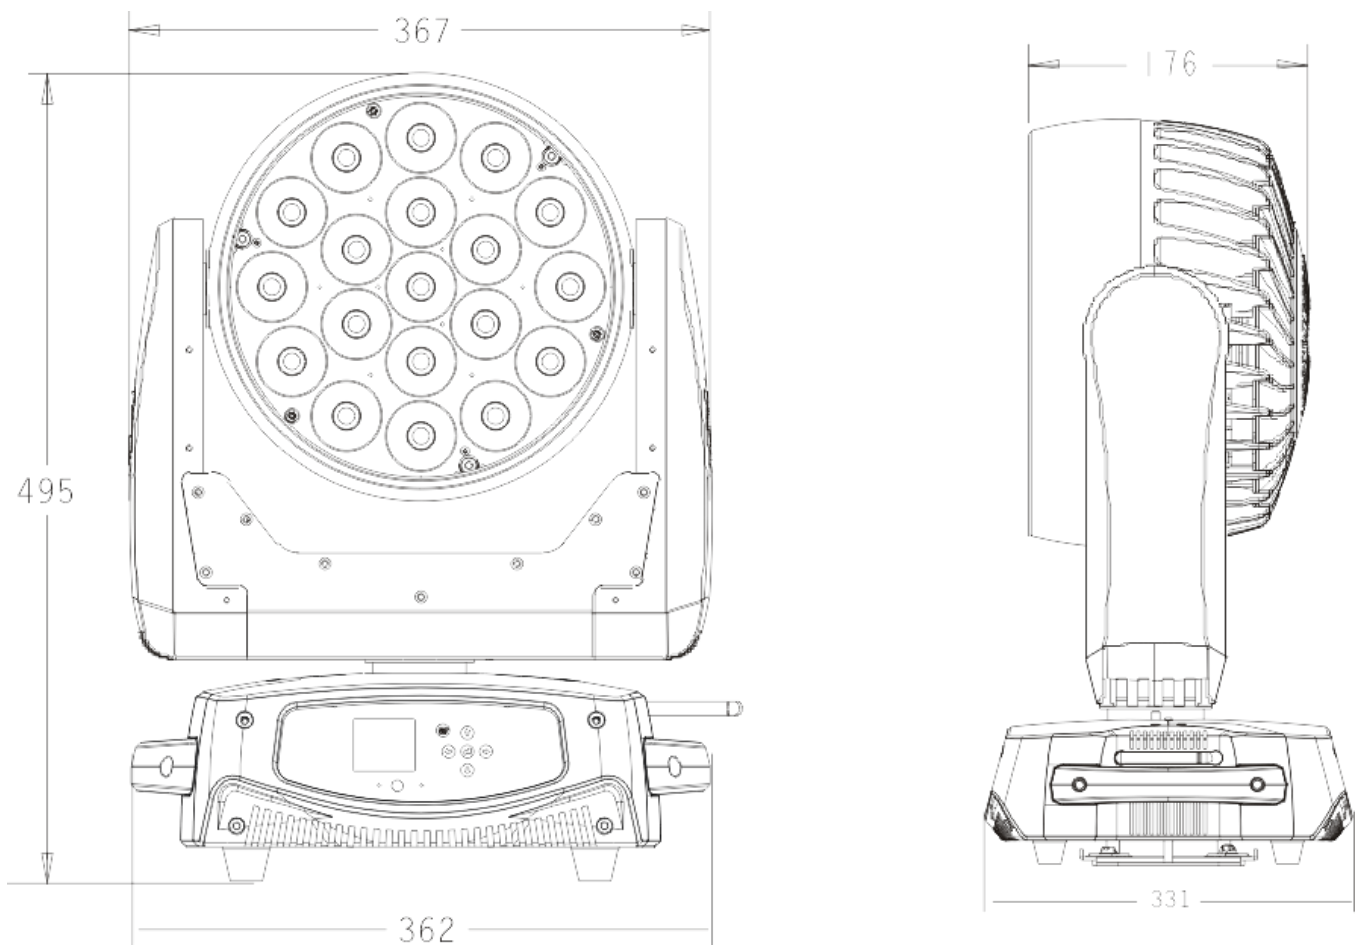

电源:AC100-240V,50/60HZ  
包装尺寸:58.5X44.5X34.5CM  
净重:15kgs  
毛重:19.5kgs

## 尺寸图

## 照度图

Beam angle 9°  
Field angle 23°

Intensity LUX(Min)	Red Led:	3150	809
	Green Led:	5350	1592
	Blue Led:	6760	178
	White Led:	6564	1727
	Full Led:	14350	3708

Distance(m)	2.5	5
13° Diameter(m)	0.6	1.16
23° Diameter(m)	1.04	2

Beam angle 43°  
Field angle 45°

Intensity LUX(Max)	Red Led:	650	208
	Green Led:	1230	380
	Blue Led:	90	52
	White Led:	1505	455
	Full Led:	3780	974

Distance(m)	2.5	5
21° Diameter(m)	0.88	1.92
45° Diameter(m)	2.05	4.41