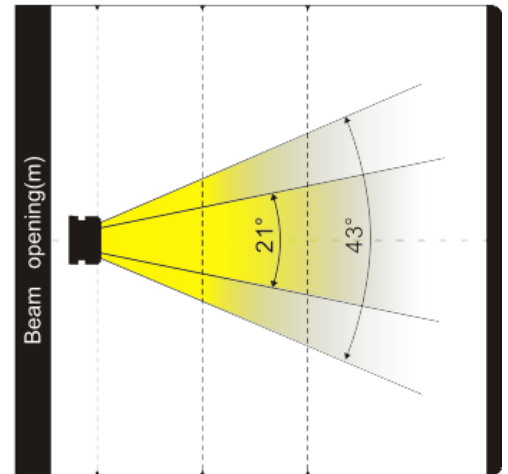

## 尺寸图

## 照度图

Beam angle 9°  
Field angle 23°

Intensity LUX(Min)	Red Led:	3150	809
	Green Led:	5350	1592
	Blue Led:	6760	178
	White Led:	6564	1727
	Full Led:	14350	3708

Distance(m)	2.5	5
13° Diameter(m)	0.6	1.16
23° Diameter(m)	1.04	2

Beam angle 43°  
Field angle 45°

Intensity LUX(Max)	Red Led:	650	208
	Green Led:	1230	380
	Blue Led:	90	52
	White Led:	1505	455
	Full Led:	3780	974

Distance(m)	2.5	5
21° Diameter(m)	0.88	1.92
45° Diameter(m)	2.05	4.41