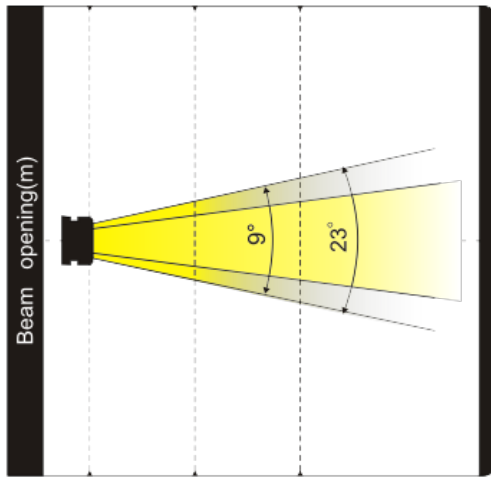

## 尺寸图

## 照度图

Beam angle 9°  
Field angle 23°

Intensity LUX(Min)	Red Led:	3150	809
	Green Led:	5350	1592
	Blue Led:	6760	178
	White Led:	6564	1727
	Full Led:	14350	3708

Distance(m)	2.5	5
13° Diameter(m)	0.6	1.16
23° Diameter(m)	1.04	2

Beam angle 43°  
Field angle 45°

Intensity LUX(Max)	Red Led:	650	208
	Green Led:	1230	380
	Blue Led:	90	52
	White Led:	1505	455
	Full Led:	3780	974

Distance(m)	2.5	5
21° Diameter(m)	0.88	1.92
45° Diameter(m)	2.05	4.41